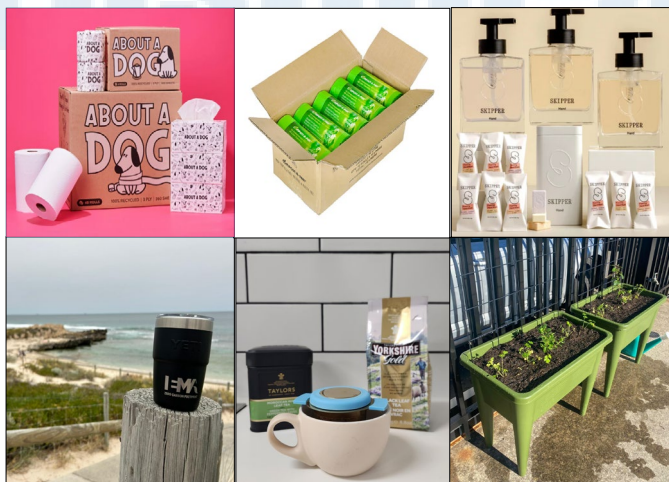

## Sustainable Office Products & Practices

- Recycled paper products
- Compostable bin liners
- Skipper Eco-friendly and plastic free handwashing tablets
- Loose leaf teas
- Reusable coffee cups
- Home-grown herbs